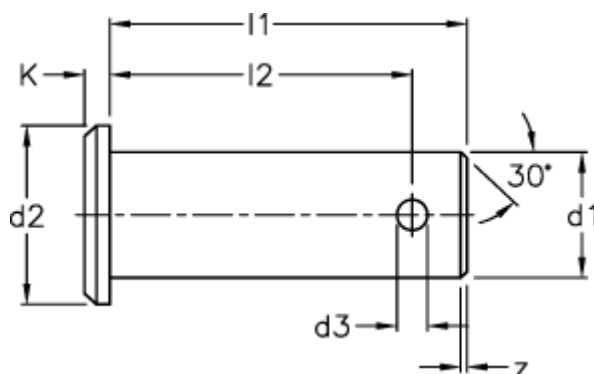

Article number: 14056301

Description: KLEE Bolt BNL 30x67x59
St. steel 303, DIN 1434

Measures

d_1 h11	= 30
d_2	= 36
d_3 h14	= 6.3
K	= 5.5
l_1 js 15	= 67
l_2 +0,5	= 59.0
Weight (g)	= 383
z	= 2.0